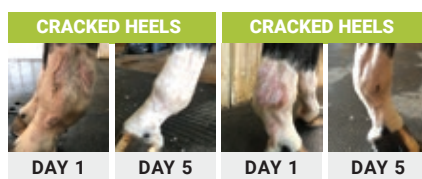

BEFORE & AFTER PHOTOS