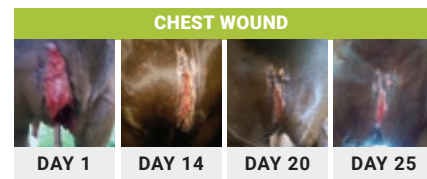

BEFORE & AFTER PHOTOS